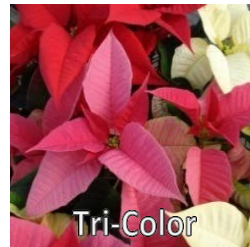

*The $25 Ice Crystal is a similar-looking variety called Christmas Beauty Queen.

Thank you for supporting our school!