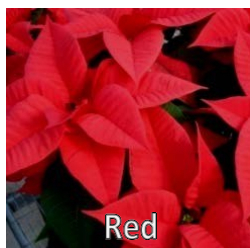

Ice Crystal

Red

Poinsettia Orders/Payments Due Thursday, November 17

Cash or check payable to *Crosspoint Christian*

Quantity is limited. Reserve your plants as soon as possible.

If a variety sells out, you will be notified.

Family Name _____ Phone _____

Pick up @ 5000 Hosanna Way on Wednesday, November 30 (2:30-6:30). Pick up times will be scheduled.

All plants must be picked up by Dec 2 @ 10:00 am

Info: 541-882-7732 | stephanie.spalding@crosspointchristian.org

$25 Poinsettia has one plant in a 6.5" pot • $40 Poinsettia has two plants in a 7.5" pot • $55 Poinsettia has three plants in an 8.5" pot

Winter Rose has two plants in a 6.5" pot • Tricolor Poinsettia has one pink, one red, one white plant in an 8.5" pot • Green pot covers included

Customer Name												Customer Phone												Amount Due					
Winter Rose	Tri Color	Red			White			Burgundy			Pink			Luv U Pink		Ice Crystal			Red Cinnamon			Marble			Red Glitter				
$25	$55	$25	$40	$55	$25	$40	$55	$25	$40	$55	$25	$40	$55	$25	$40	$25	$40	$55	$25	$40	$55	$25	$40	$55	$25	$40	$55		

Customer Name												Customer Phone												Amount Due					
Winter Rose	Tri Color	Red			White			Burgundy			Pink			Luv U Pink		Ice Crystal			Red Cinnamon			Marble			Red Glitter				
$25	$55	$25	$40	$55	$25	$40	$55	$25	$40	$55	$25	$40	$55	$25	$40	$25	$40	$55	$25	$40	$55	$25	$40	$55	$25	$40	$55		

Customer Name												Customer Phone												Amount Due					
Winter Rose	Tri Color	Red			White			Burgundy			Pink			Luv U Pink		Ice Crystal			Red Cinnamon			Marble			Red Glitter				
$25	$55	$25	$40	$55	$25	$40	$55	$25	$40	$55	$25	$40	$55	$25	$40	$25	$40	$55	$25	$40	$55	$25	$40	$55	$25	$40	$55