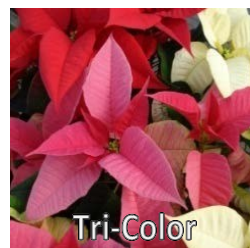

Red-Glitter

Tri-Color