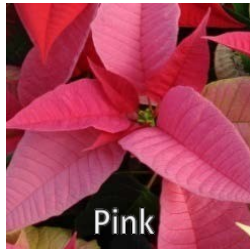

Poinsettia Fundraiser 2022